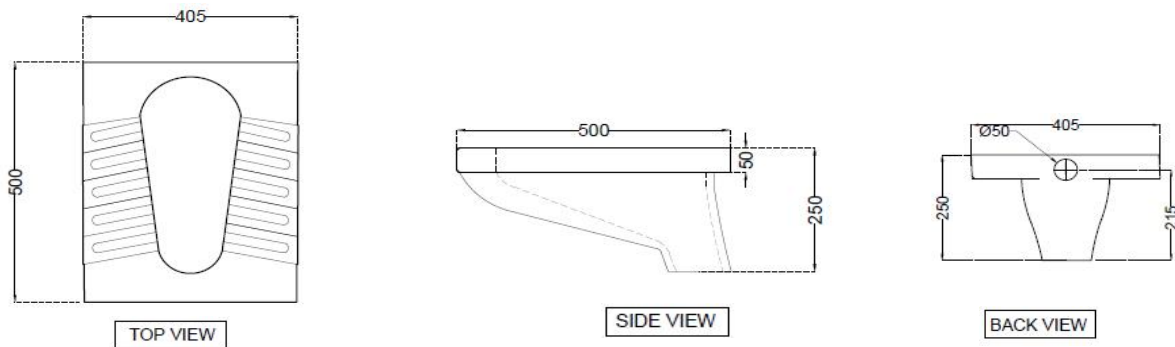

**SPECIFICATION DATA SHEET**

**PRODUCT DETAILS**

<b>Manufacturer :</b>	ESSCO	<b>Type:</b>	Orissa Pan WC
<b>Colour:</b>	White	<b>Flush valves</b>	Regular Flush valve & PVC Cistern Tank
<b>Outlet</b>	Vertical	<b>Material:</b>	Ceramic - Vitreous China
<b>Technical Details:</b>	Internal diameter of inlet hole dia. $\varnothing 50 \pm 3$ mm		
	External diameter of outlet hole dia. $\varnothing 100 \pm 5$ mm		
Vertical distance between the Bowl bottom edge and the centre line of the inlet hole $\leq 215$ mm			

**PRODUCT IMAGE**

**TECHNICAL DRAWING**

<b>Product Dimension</b>	405x500x250 mm	<b>FEATURES</b>
<b>Product Weight</b>	11.3 kg	Packed with L Bend, Extension Pipe for easy installation, Anti germ glaze.

**ACCESSORIES INCLUDED**

EXTENSION PIPE	WHP-WHT-187NE
O RING	ZPS-BLK-GK06
INLET GASKET	ZPS-BLK-GK05
L Type Bend Pipe	WHP-WHT-187NL

**ACCESSORIES EXCLUDED**

Cistern	WHE-WHT-183T
---------	--------------

**CERTIFICATION**

All technical dimensions are in accordance to Bureau of Indian Standards

DISCLAIMER: Our every effort has been made to ensure factual accuracy, the information presented subject to changes due to requirements in different sites, markets and/ or countries. All dimensions are in mm (Tolerance  $\pm 5$  MM). Jaquar reserves the right to make the necessary amendments at any time without prior notice.